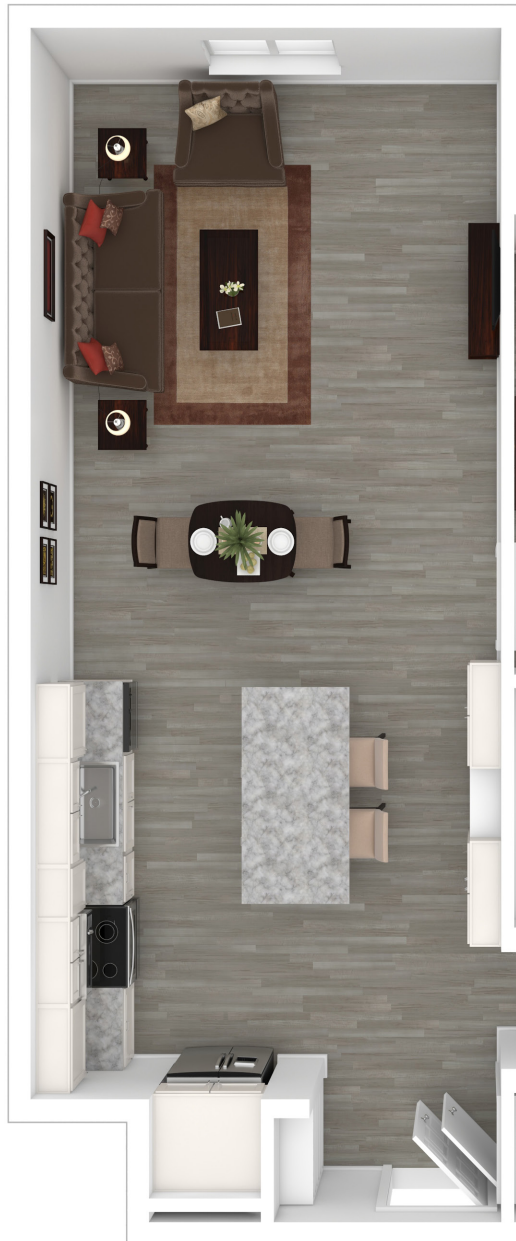

# BUTTONWOOD

**LIVING**  
14'2" x 17'10"

**BEDROOM**  
12'8" x 12'9"

1 Bed | 1 Bath | 823 sq. ft.

CORTLAND  
COLBURN