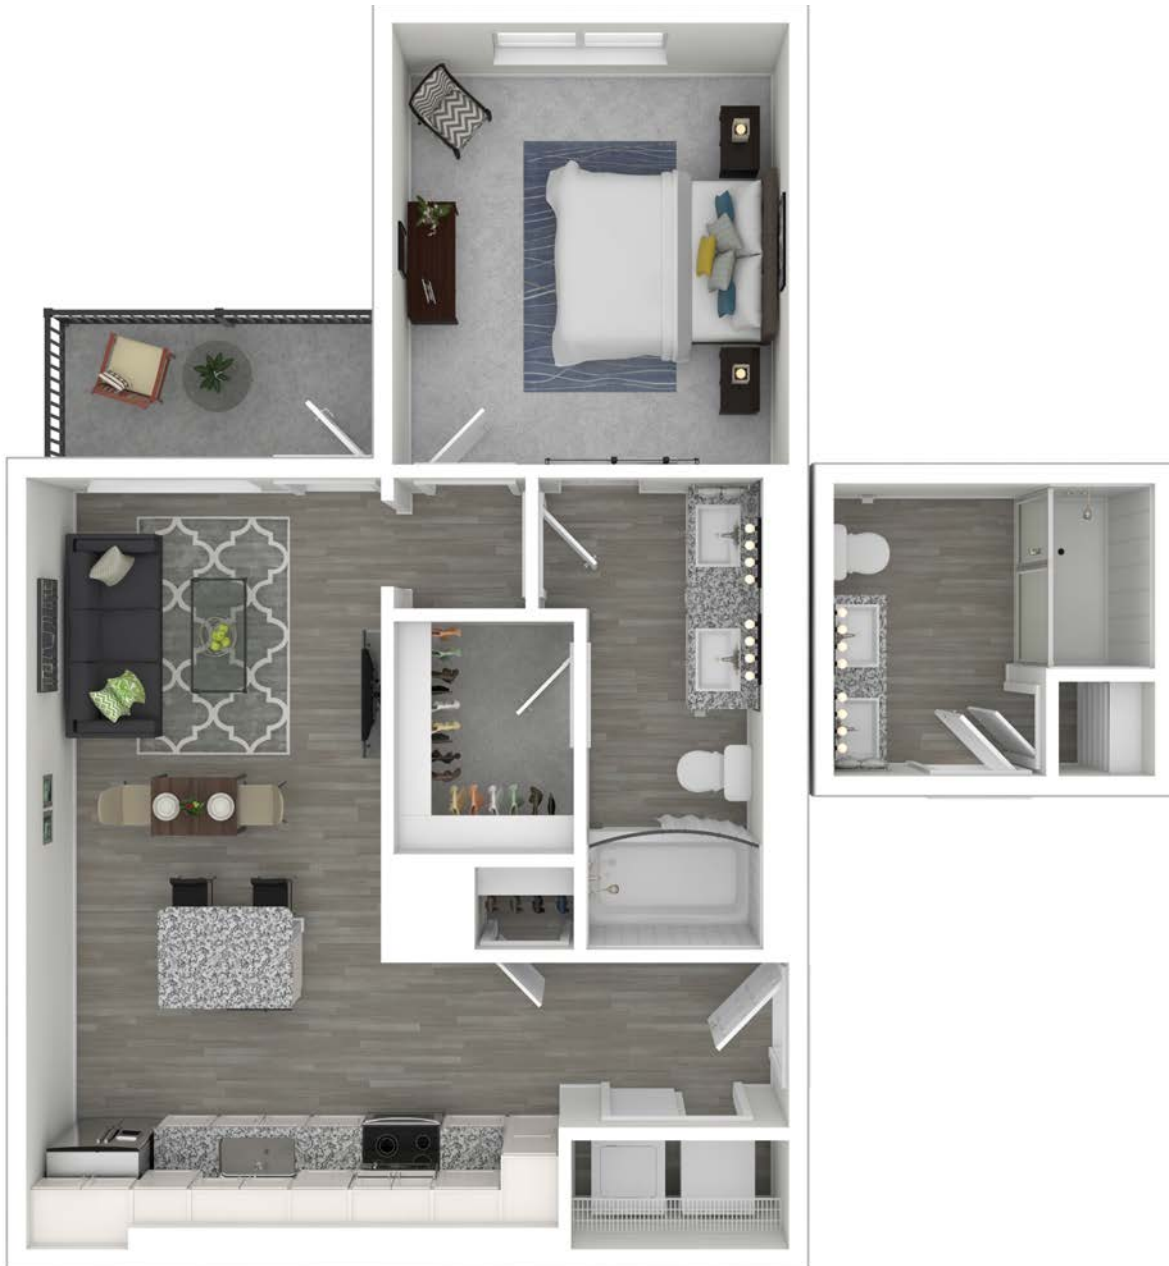

BUENA VISTA

1 Bed | 1 Bath | 685 sq. ft.